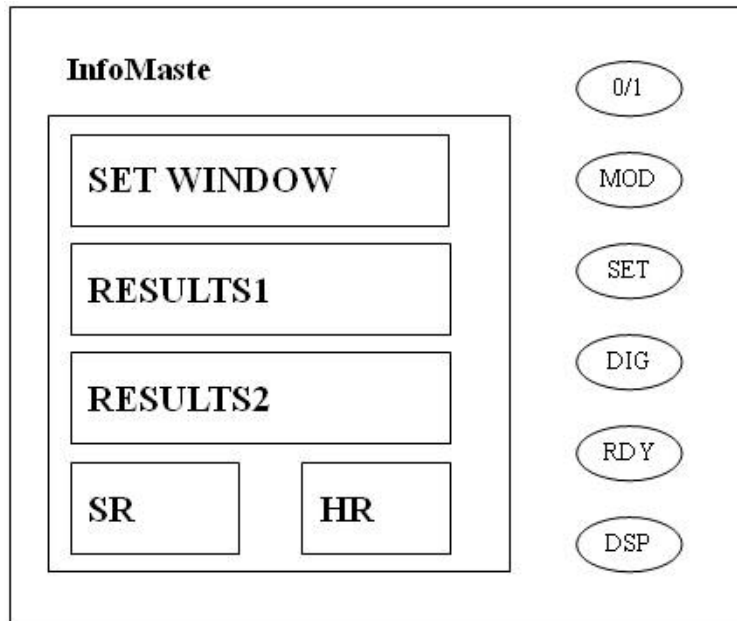

### **[Key Function]**

**[MON]** Switch On the on-board monitor.

**[MOD]** Toggle between Time and Distance mode.

Time mode : 1s~999m59s;

Distance mode : 1~99999m.

**[SET]** Select required digital for set up. Moving from  
right to left.

**[DIG]** Select the desired value.

**[RDY]** Accept the setting. Begin when first pull.

Press to restart after one race.

**[DSP]** Change the display items.

Results/500m→Power→Calorie.

**[Display]**

There are five display windows on the screen.

They are SET、RESULTS1、RESULTS2、

SR and HR as follows :

**MONITOR INSTRUCTION MANUAL****[Before Using]**

The Monitor uses two AAA size batteries.

Make sure that the poles of the battery are correct. Monitor will display 2000m for rowing machines or 1000m for canoe machines or 500m for kayak machine. Make sure you have the right Monitor. Plug the speed sensor in the SPD jack. Special connect plug is need to display Heart Rate and connect with PC.