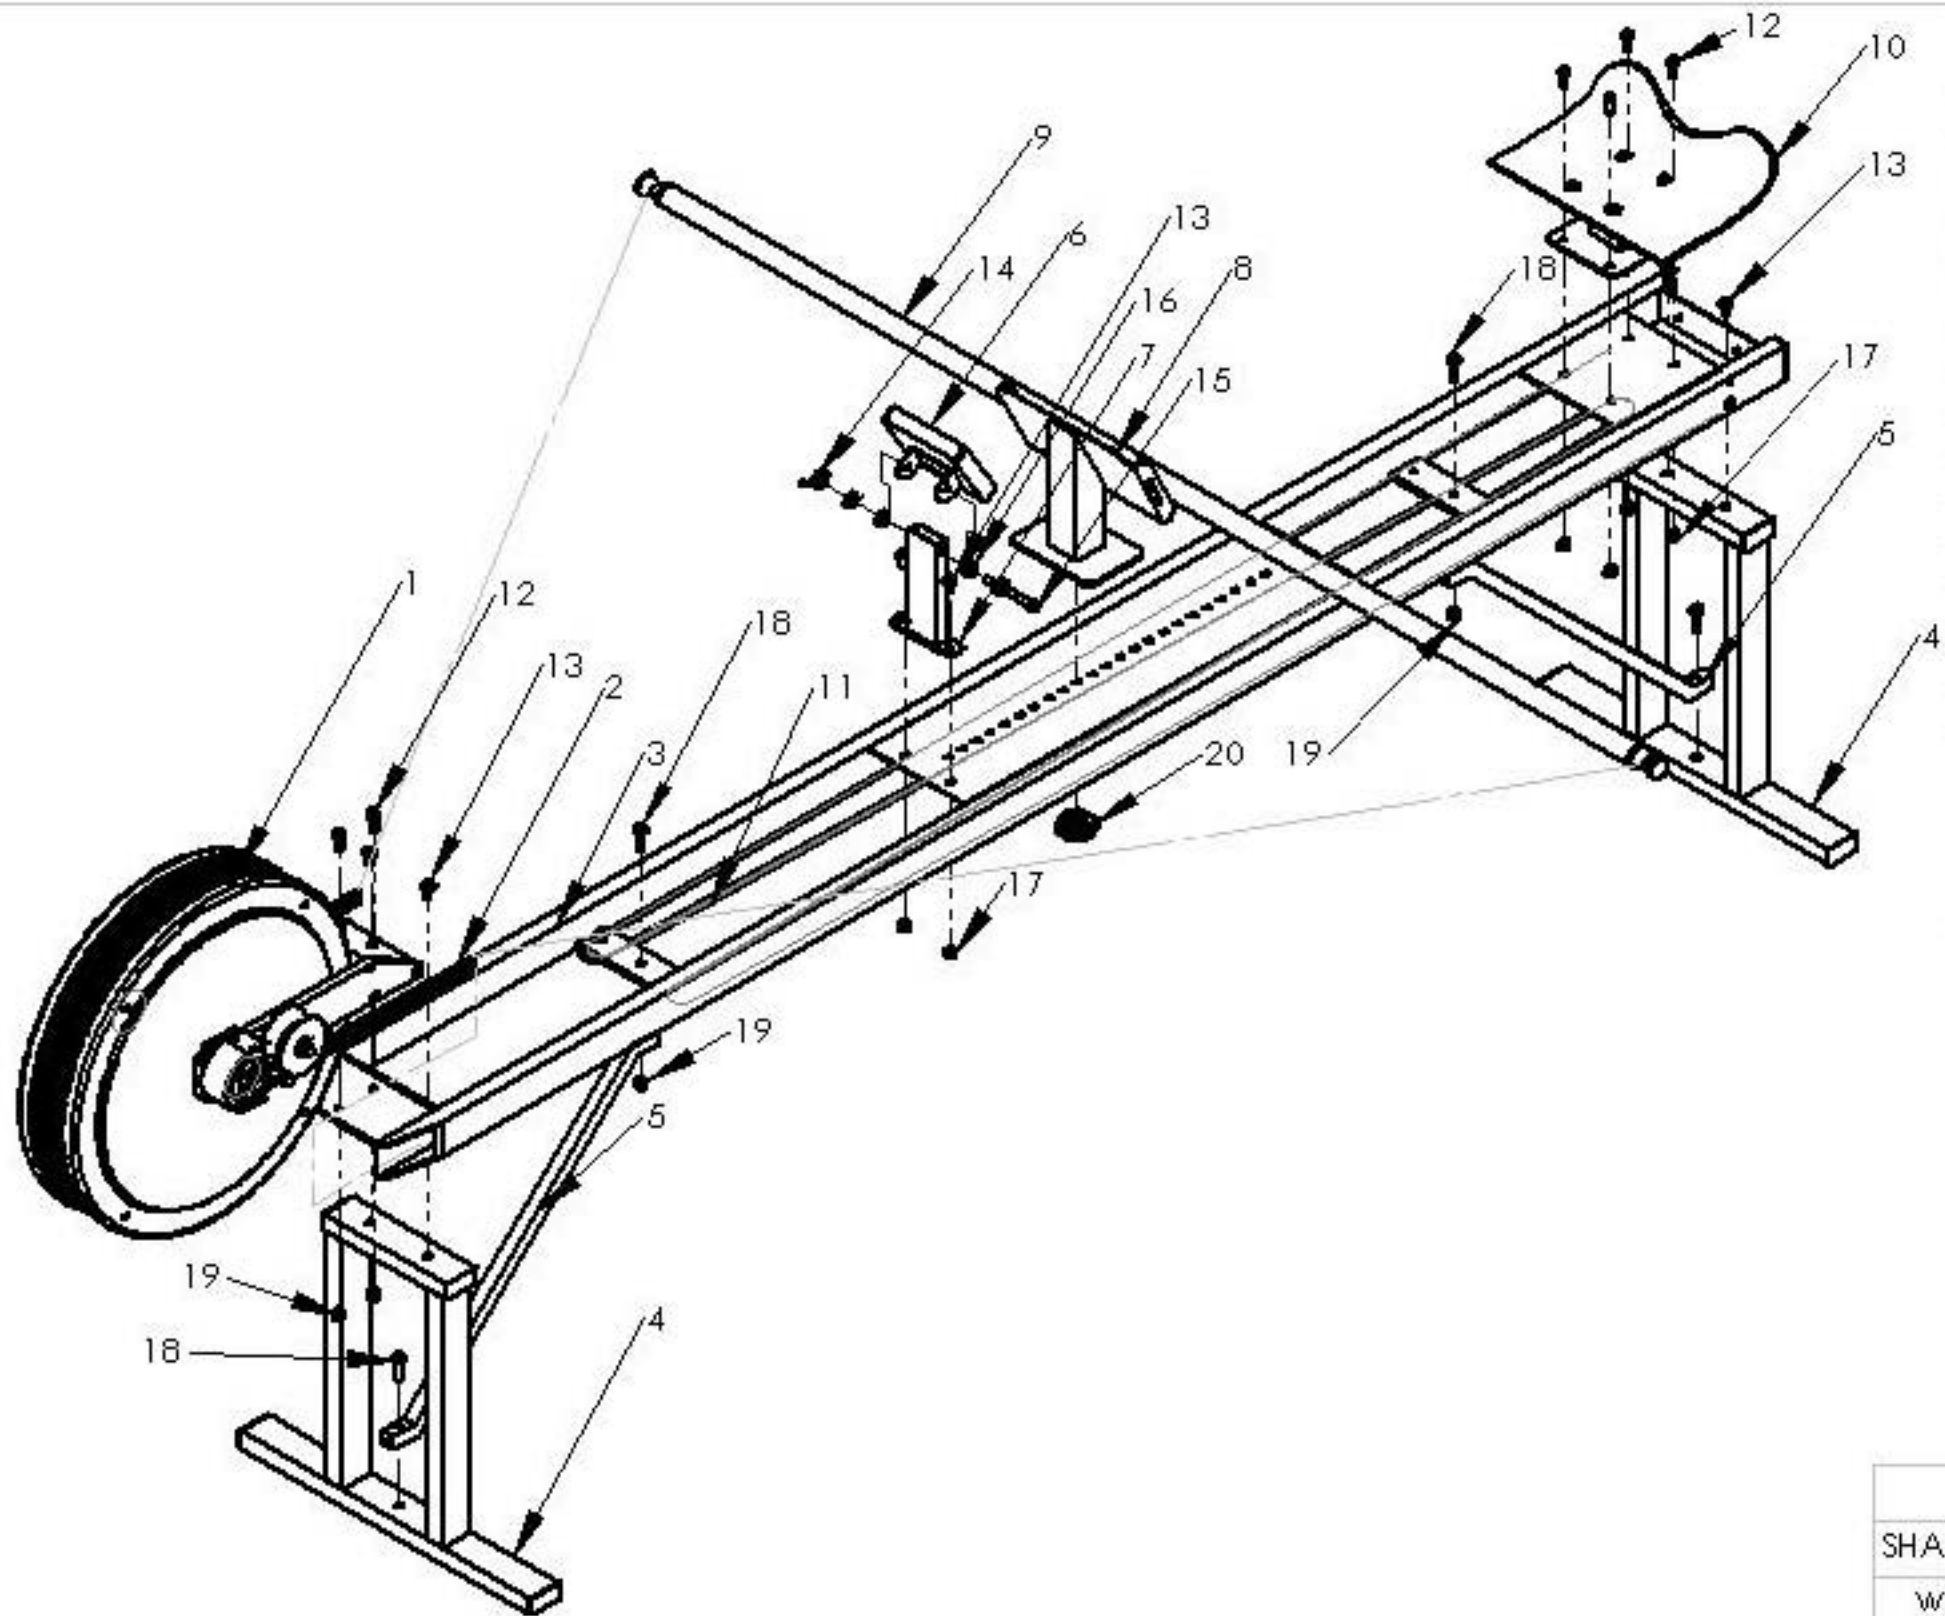

They are SET、RESULTS1、RESULTS2、

SR and HR as follows :

**MONITOR INSTRUCTION MANUAL****[Before Using]**

The Monitor uses two AAA size batteries.

Make sure that the poles of the battery are correct. Monitor will display 2000m for rowing machines or 1000m for canoe machines or 500m for kayak machine. Make sure you have the right Monitor. Plug the speed sensor in the SPD jack. Special connect plug is need to display Heart Rate and connect with PC.

NUM	NAME
1	FAN
2	RAPE
3	FRAME
4	FEET
5	SPRIT
6	MONITOR
7	HOLD
8	FOOTREST
9	SHAFT
10	SEAT
11	ELASTIC
12	M8×20
13	M8×16
14	BUTTERFLY NUT M8
15	M8×80
16	WASHER
17	NUT M8
18	M8×30
19	FASTENER NUT M8
20	KNOB