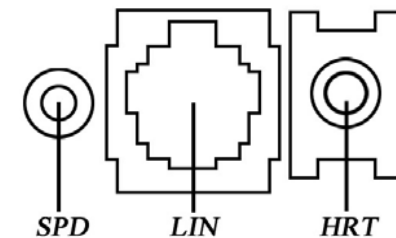

**[DIG]** Select the desired value.

**[RDY]** Accept the setting. Begin when first pull.

Press to restart after one race.

**[DSP]** Change the display items.

Results/500m→Power→Calorie.

**[Display]**

There are five display windows on the screen.

They are SET、RESULTS1、RESULTS2、

SR and HR as follows :

**MONITOR INSTRUCTION MANUAL****[Before Using]**

The Monitor uses two AAA size batteries.

Make sure that the poles of the battery are correct. Monitor will display 2000m for rowing machines or 1000m for canoe machines or 500m for kayak machine. Make sure you have the right Monitor. Plug the speed sensor in the SPD jack. Special connect plug is need to display Heart Rate and connect with PC.